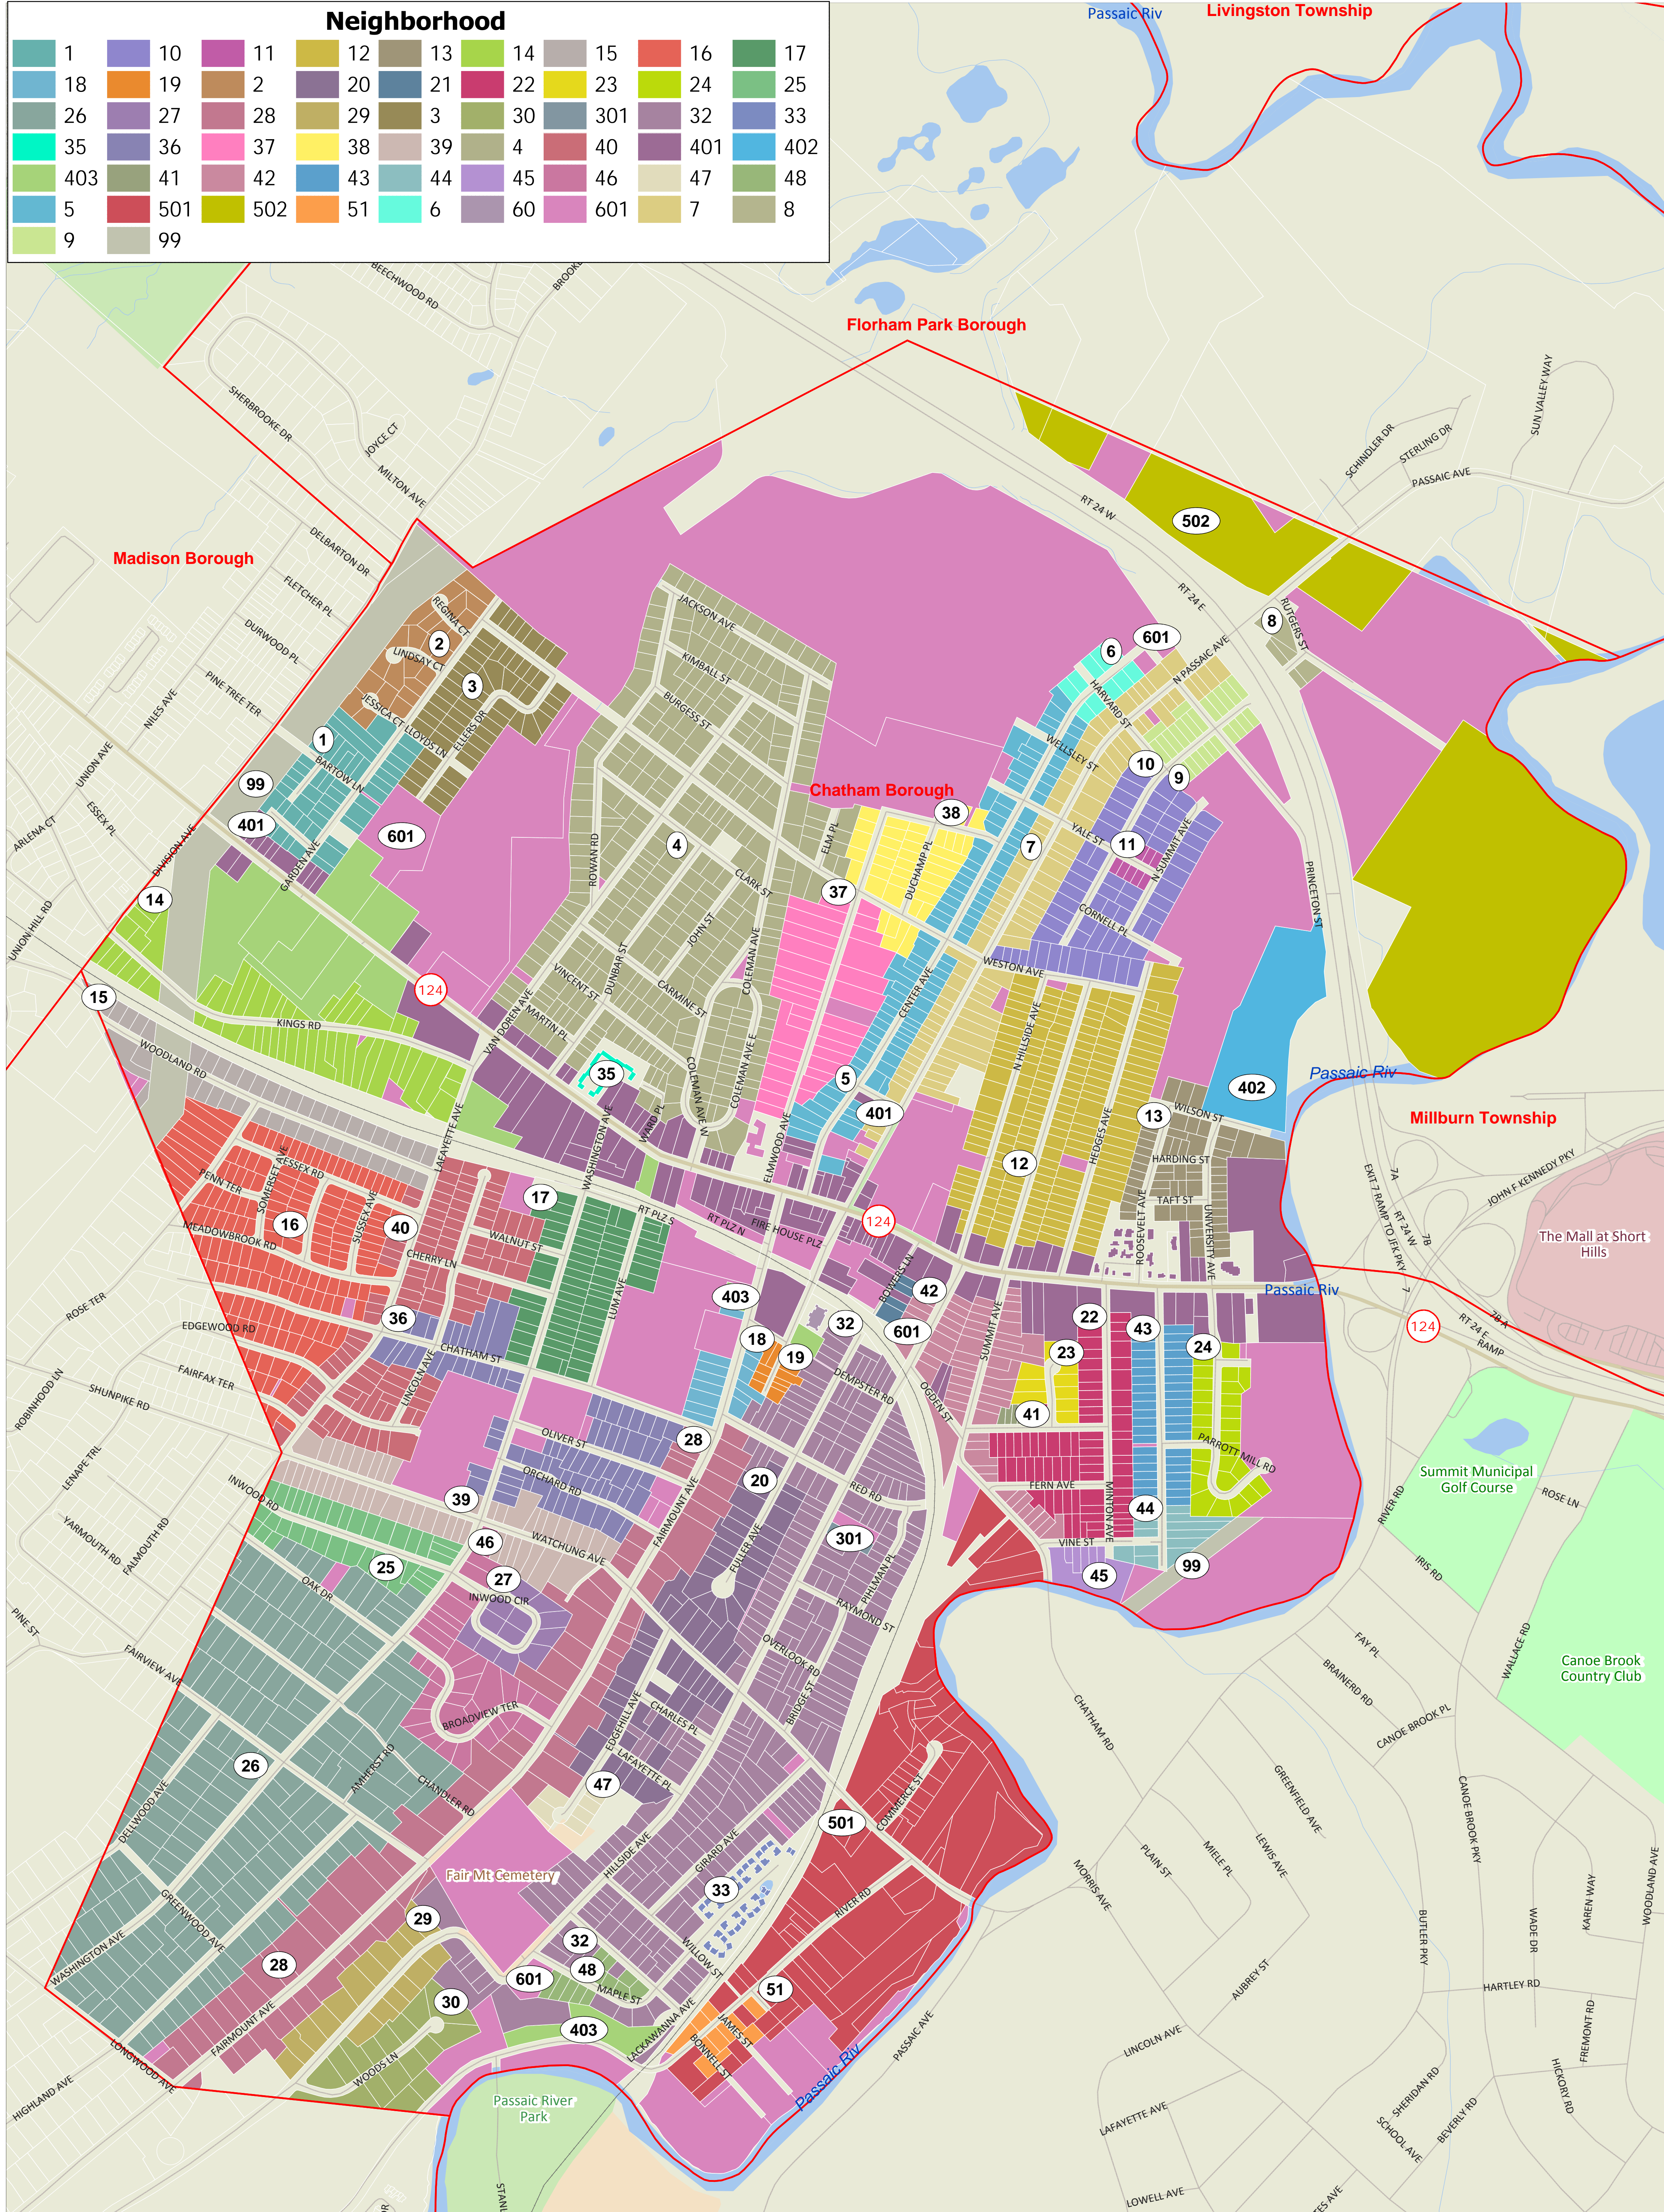

Neighborhood

1	10	11	12	13	14	15	16	17
18	19	2	20	21	22	23	24	25
26	27	28	29	3	30	301	32	33
35	36	37	38	39	4	40	401	402
403	41	42	43	44	45	46	47	48
5	501	502	51	6	60	601	7	8
9	99							

CHATHAM BOROUGH 2023 Revaluation

This map was created by and is copyrighted to Appraisal Systems, Inc.

Parcel and geographic data provided by others. This map is a secondary product not verified or authorized by those parties.

For exact neighborhood designation, refer to individual property record card information.